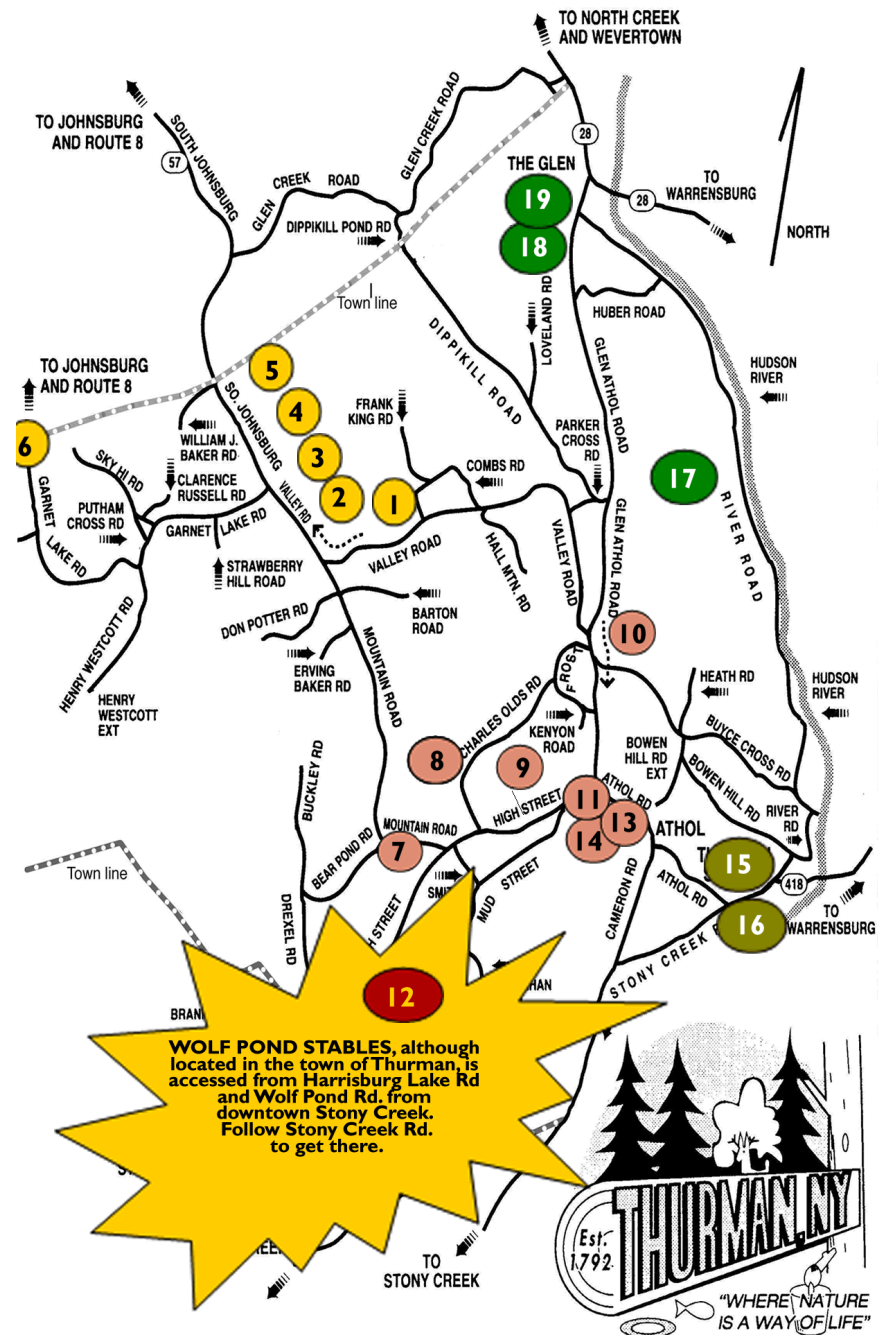

KEY

1. Valley Road Maple Farm Pancakes, 9-4, tours, maple goods
2. Martin's Lumber & Lucyann Jewelry & Stepping Stones. Craft/sawing demos; sustainable forestry
3. United Methodist Church - **Sat. Reynolds & Dunn concert, Sunservice**
4. Thurman Baptist Church - **services, Sun.**
5. Nettle Meadow Farm - tours, tasting, live music, gourmet cheese
6. Hilltop Garden/Studio trail walks/Diane Golden
7. Whitefield's Farm - farm stand open with Pumpkins and winter squash, 10 - 5.
8. Toad Hill Maple - tours of sugarbush and new energy-efficient sugar house
9. **Thurman EMS serves Chili, blood pressure Screenings - Saturday**
10. Ponderosa Christmas Tree Farm walks
11. Athol Community Church; **Sat. Adk. Authors; Service, Sun.**
12. **Wolf Pond Stables—horse training demos, petting farm, 2-carrot pony rides (or \$2.50)**
13. Town Hall - Home Show (business talks, demos, displays) and Thurman Quilt Show
14. **Veterans' Memorial Field - Sat. Fire Co. BBQ and dance to tunes of Adirondack Gold, 3-7 p.m.**
15. Adirondack Ambiance - Al's rustic furniture, Anne's scenic paintings
16. Thurman Station - **geo-caching, Sat;** train stop Sat./Sun.
17. Billy Smith's Horse Training demos
18. Wild Waters Rafting
19. The Glen Lodge, Craft Show, equine logging, train stop; \$5 train ride per schedule.