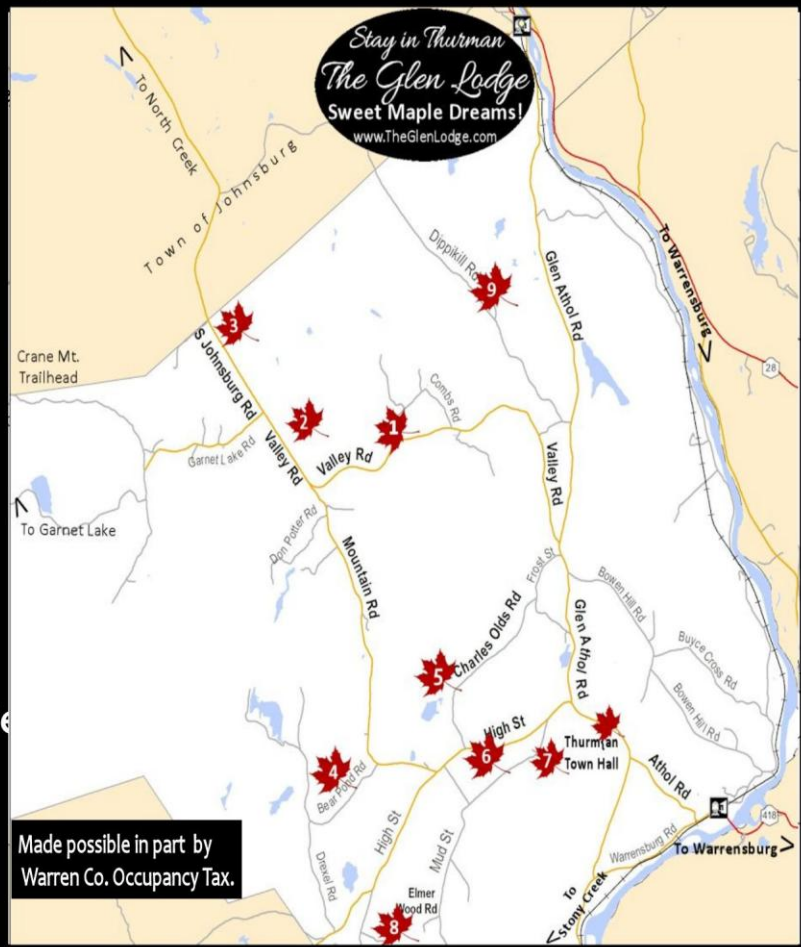

THURMAN MAPLE DAYS
SELF-GUIDE TO NINE FARMS
MARCH 10-11, 17-18, 24-25 10 A.M. – 4 P.M.
&
THURMAN MAPLE SUGAR PARTY
311 ATHOL ROAD, ATHOL, 12810
MARCH 10 ONLY, 4 P.M. TO 9 P.M.

Thurman Maple Days ~ Last 3 Weekends in March

Self-guide to nine
unique farms

1. Valley Road Maple
2. Martin's Lumber
3. Nettle Meadow
4. Adk. Gold Maple
5. Toad Hill Maple
6. Peru Llama Farm
7. Blackberry Hill Farm
8. Windy Ridge Farm
9. Hidden Hollow Maple

March 10, only
Maple Sugar Party
Town Hall

WWW.THURMANMAPLEDAYS.COM
WWW.THURMANMAPLESUGARPARTY.COM